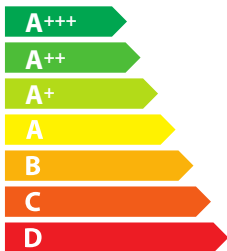

# ENERG

енергия · ενέργεια

Y

IIA

IE

IA

SIRIUS

G907052PB1285559

**A**

**47**  
kWh/annum

A circular icon containing three stylized leaves or petals. Below the icon is the text **A**BCDEFG.

A simple line-art icon of a light bulb. Below the icon is the text A **B** CDEFG.

An icon showing three water droplets falling from a horizontal surface with a cross-hatched texture. Below the icon is the text A **B** CDEFG.

An icon of a speaker with sound waves emanating from it. Below the icon is the text **69**dB.